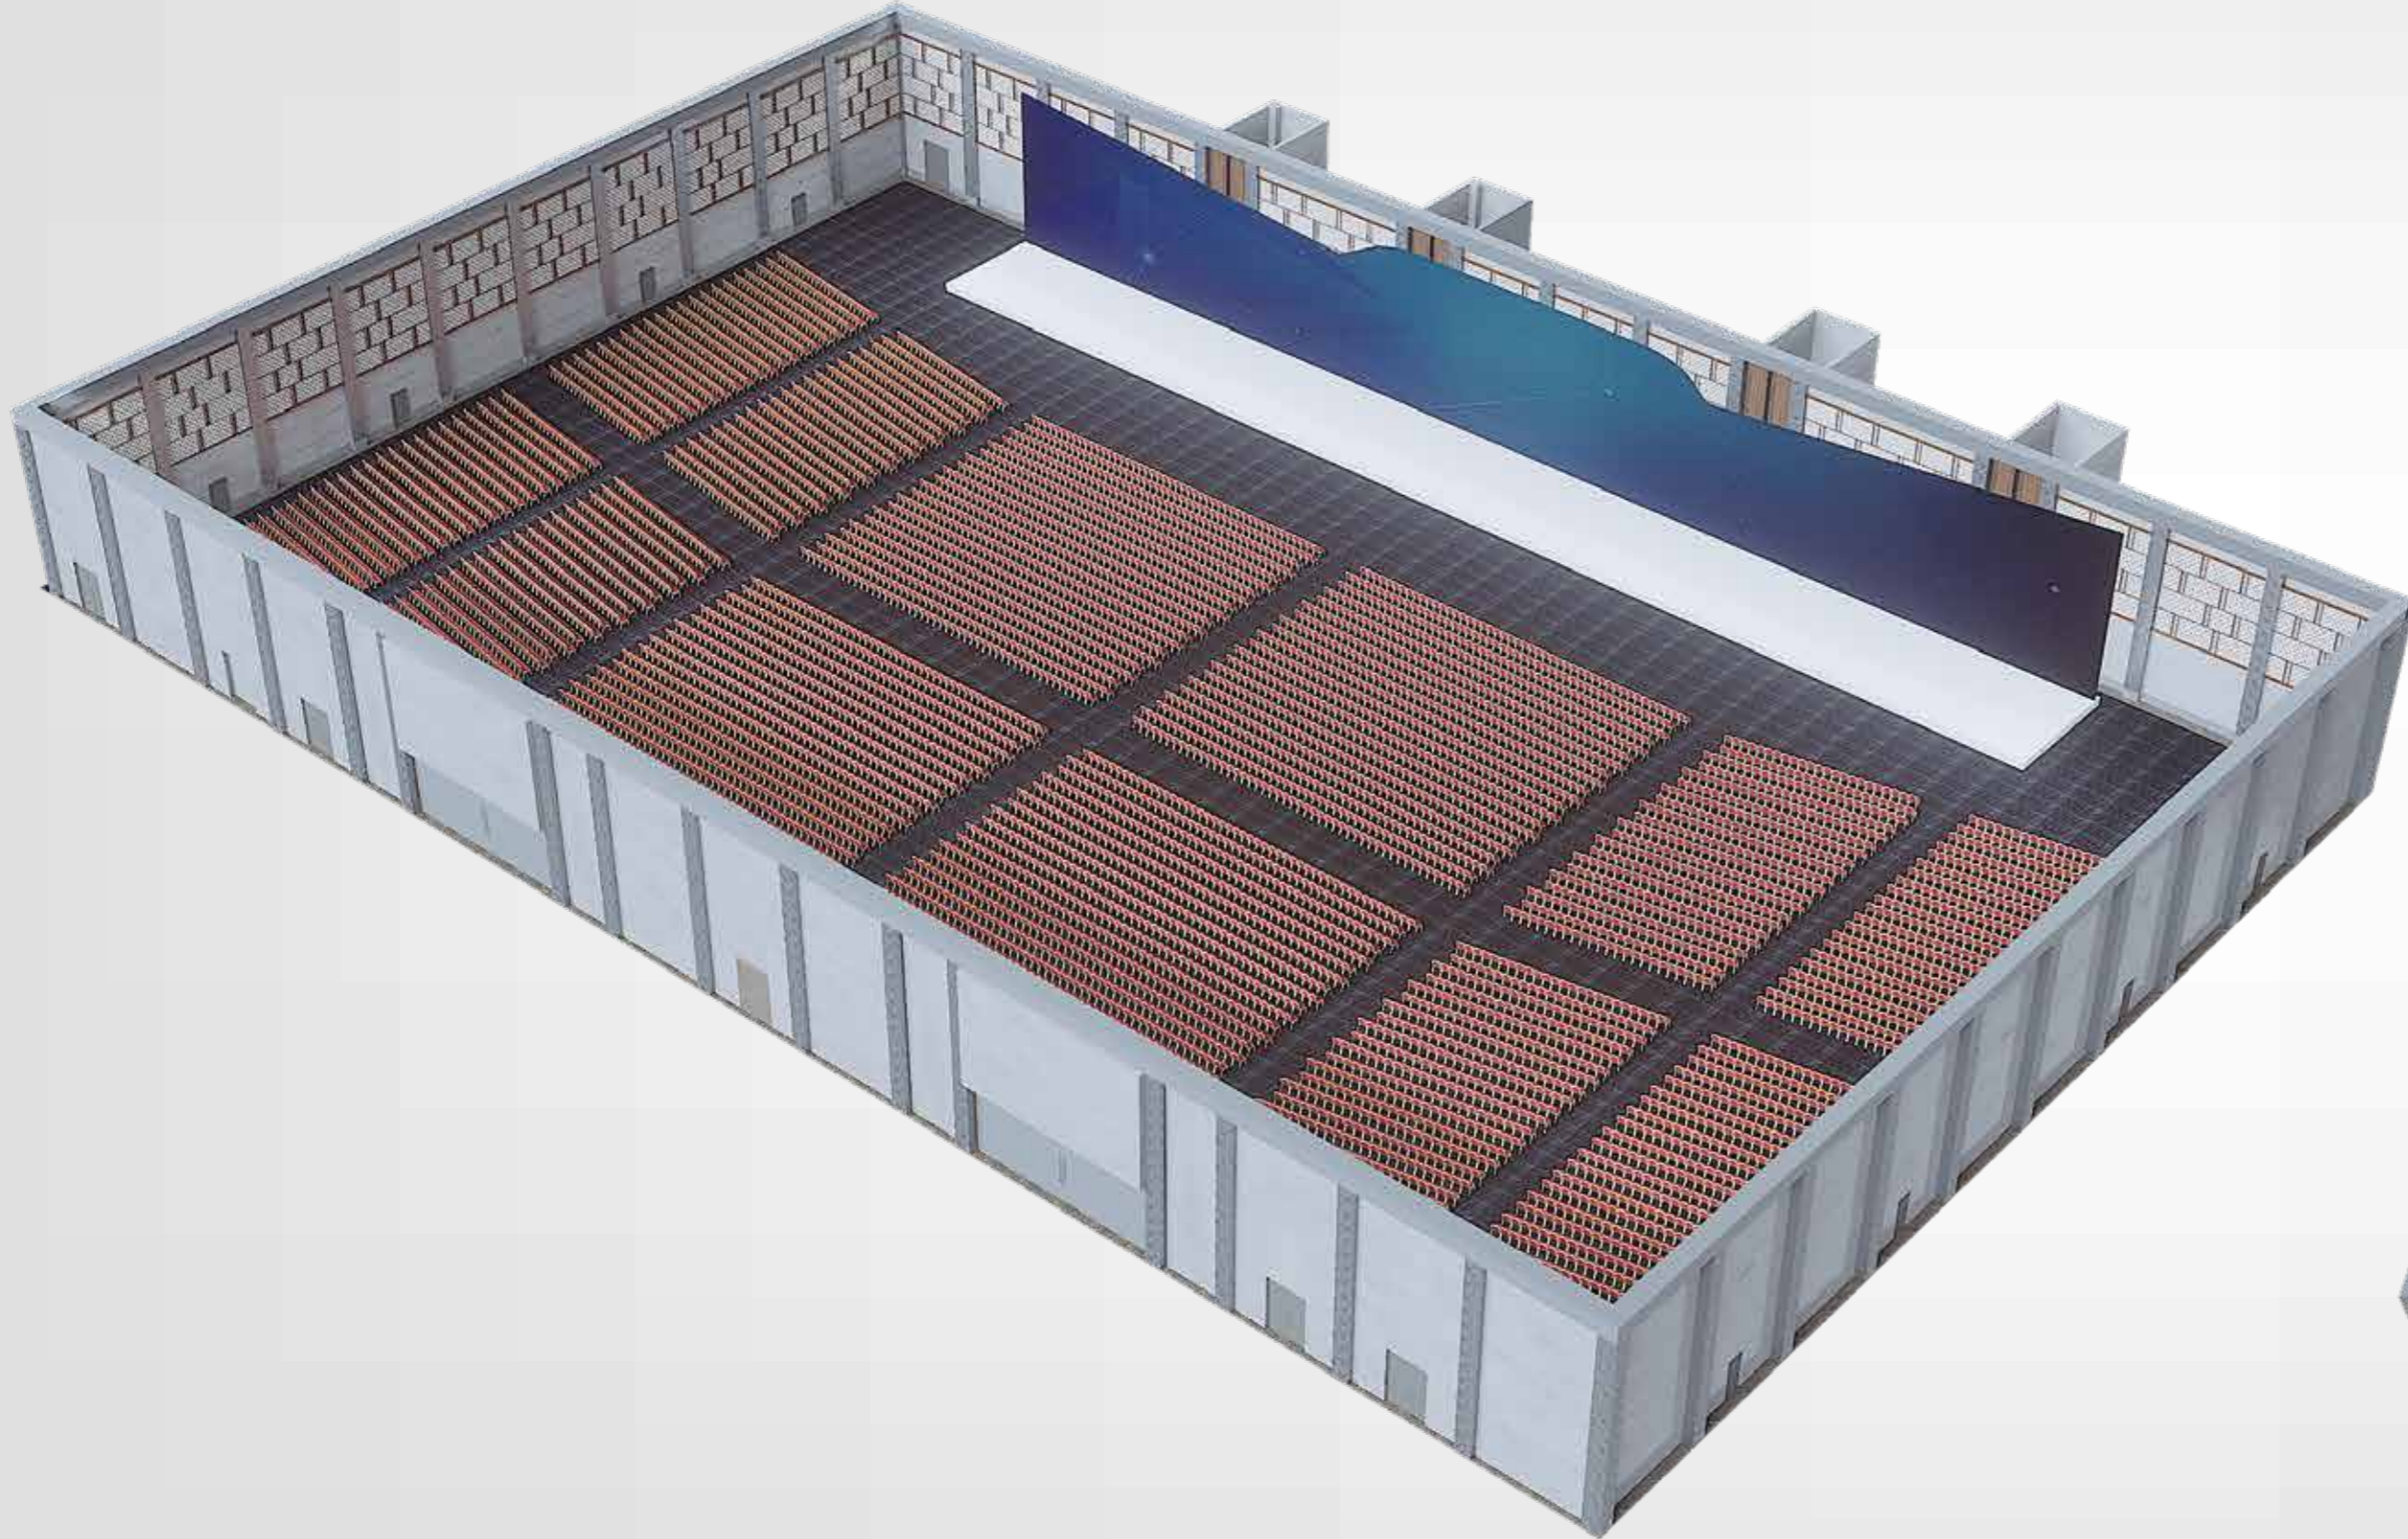

NEST Congress & Exhibition Centre

Ana Salon Örnek Yerleşim / Main Hall Setups

6.000 m²
Fuar Düzeni / Sample Exhibition Setup