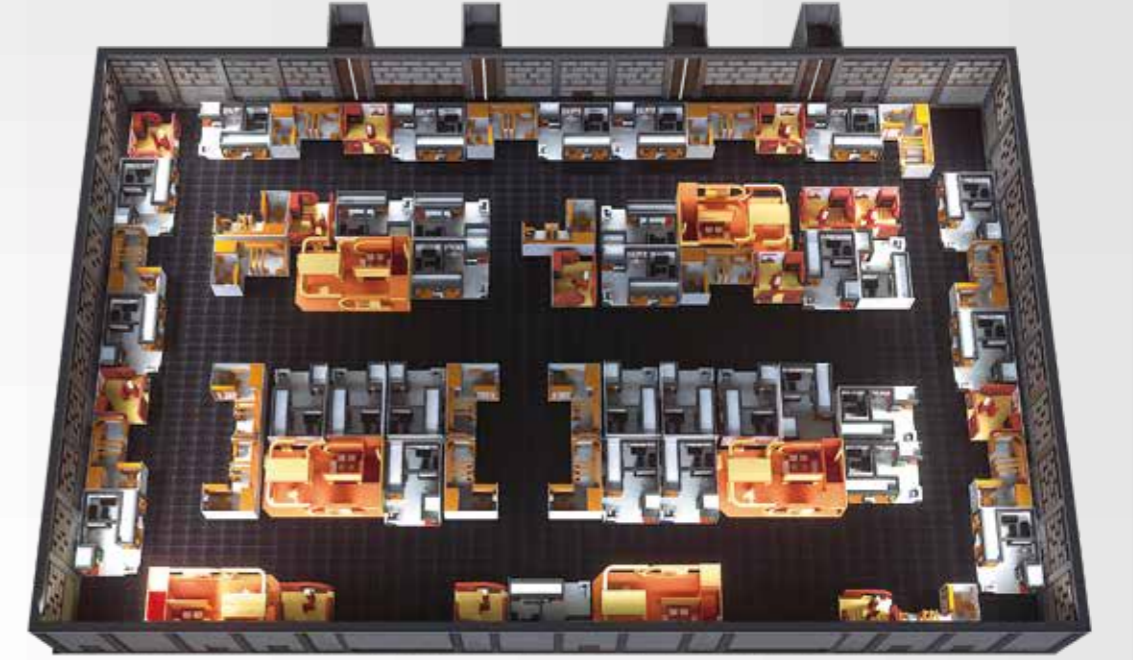

NEST Congress & Exhibition Centre

Ana Salon Örnek Yerleşim / Main Hall Setups

6.000 m²
Fuar Düzeni / Sample Exhibition Setup

10.000 Kişi / Seats
Tiyatro Düzeni / Theatre Setup

NEST Congress & Exhibition Centre